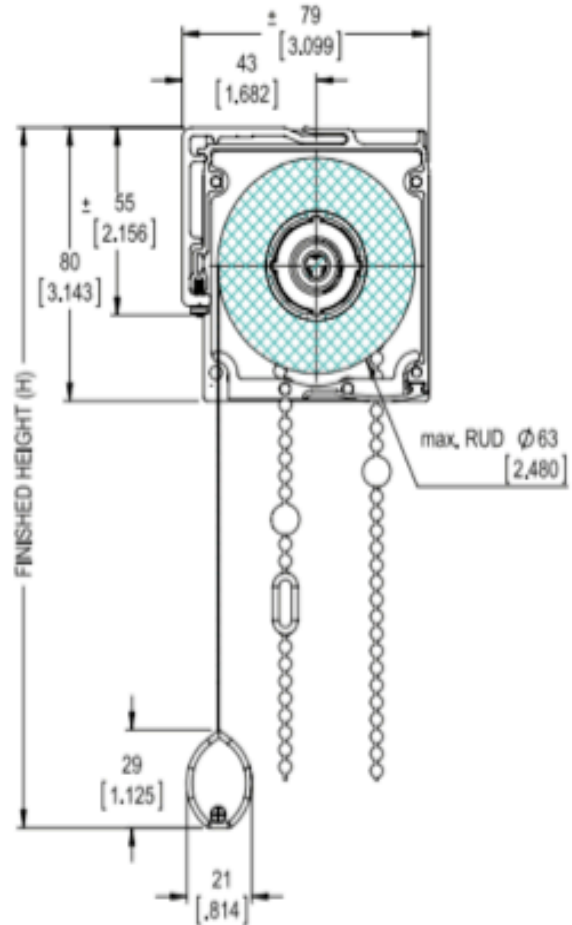

Interior Engineered Shading Solution

Deko

Aluminum Finishes

Features

- Manual and Motorized Control
- Max Width: Contact Us
- Max Height: Contact Us
- Blackout, Solar and Dual Configuration
- Open Roll or Fascia
- Coupled Option
- Reverse or Regular Roll
- Available with Side Channels
- Wrapped or Exposed Hem Bar
- Custom Finish Available