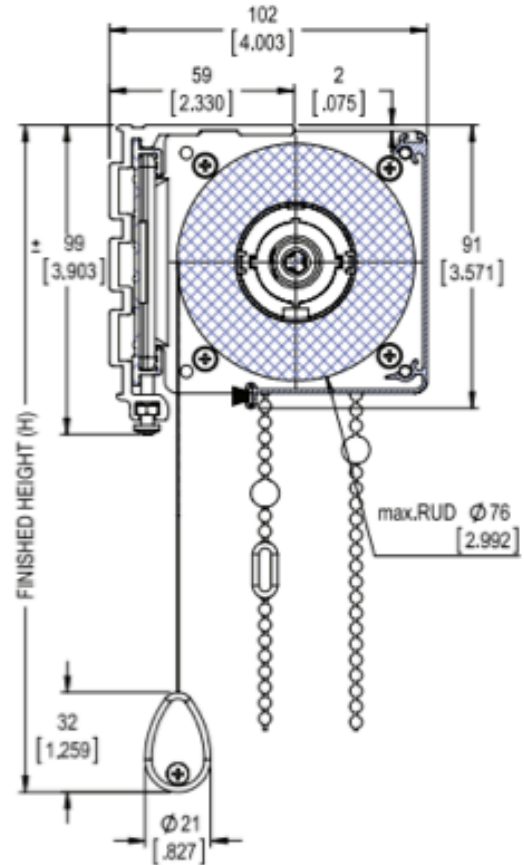

Interior Engineered Shading Solution

Moduline

Aluminum Finishes

Features

- Manual and Motorized Control
- Max Width: Contact Us
- Max Height: Contact Us
- Blackout, Solar and Dual Configuration
- Open Roll or Fascia
- Coupled Option
- Reverse or Regular Roll
- Available with Side Channels
- Wrapped or Exposed Hem Bar
- Custom Finish Available